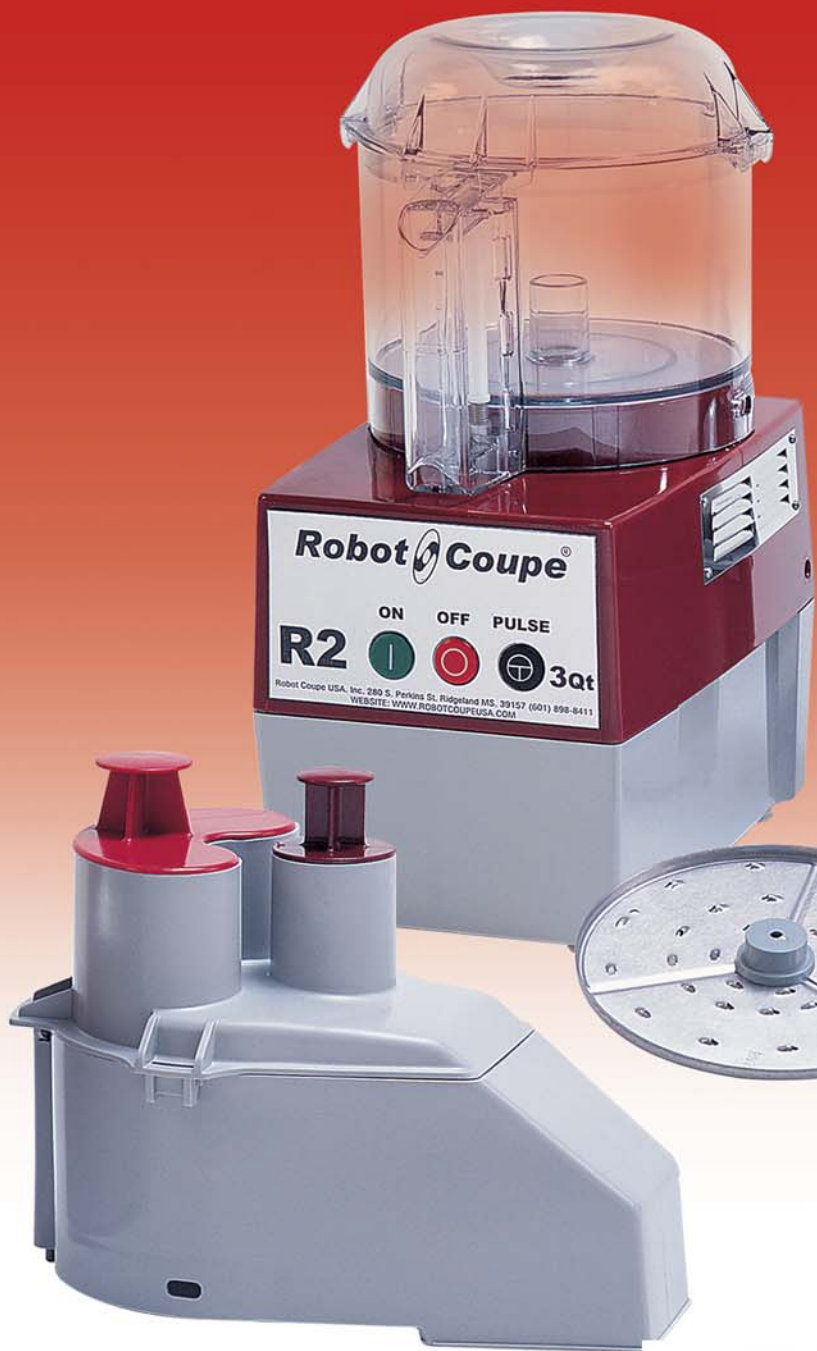

Save time, Labor and money with R2

Check out These Savings...

To Produce a complete Salad Bar

	Hand Labor	R2N
	1 Person 3-3/4 Hours	1 Person 1 Hour
Day	\$27.00	\$7.20
Month	\$821.25	\$219.00
Year	\$9,855.00	\$2,628.00

Based on \$7.20 per hour (minimum wage + fica, etc.)

The R2 with one operator
working 1 hour equals
1 person working by hand
for almost 4 hours!

The Robot Coupe R2 will pay for itself in less than 1-1/2 months and you'll save an additional \$6528.00 (\$602.25 per month for the remaining 10-1/2 months of the first year.) After the first year, you'll save \$7,227.00 each year.